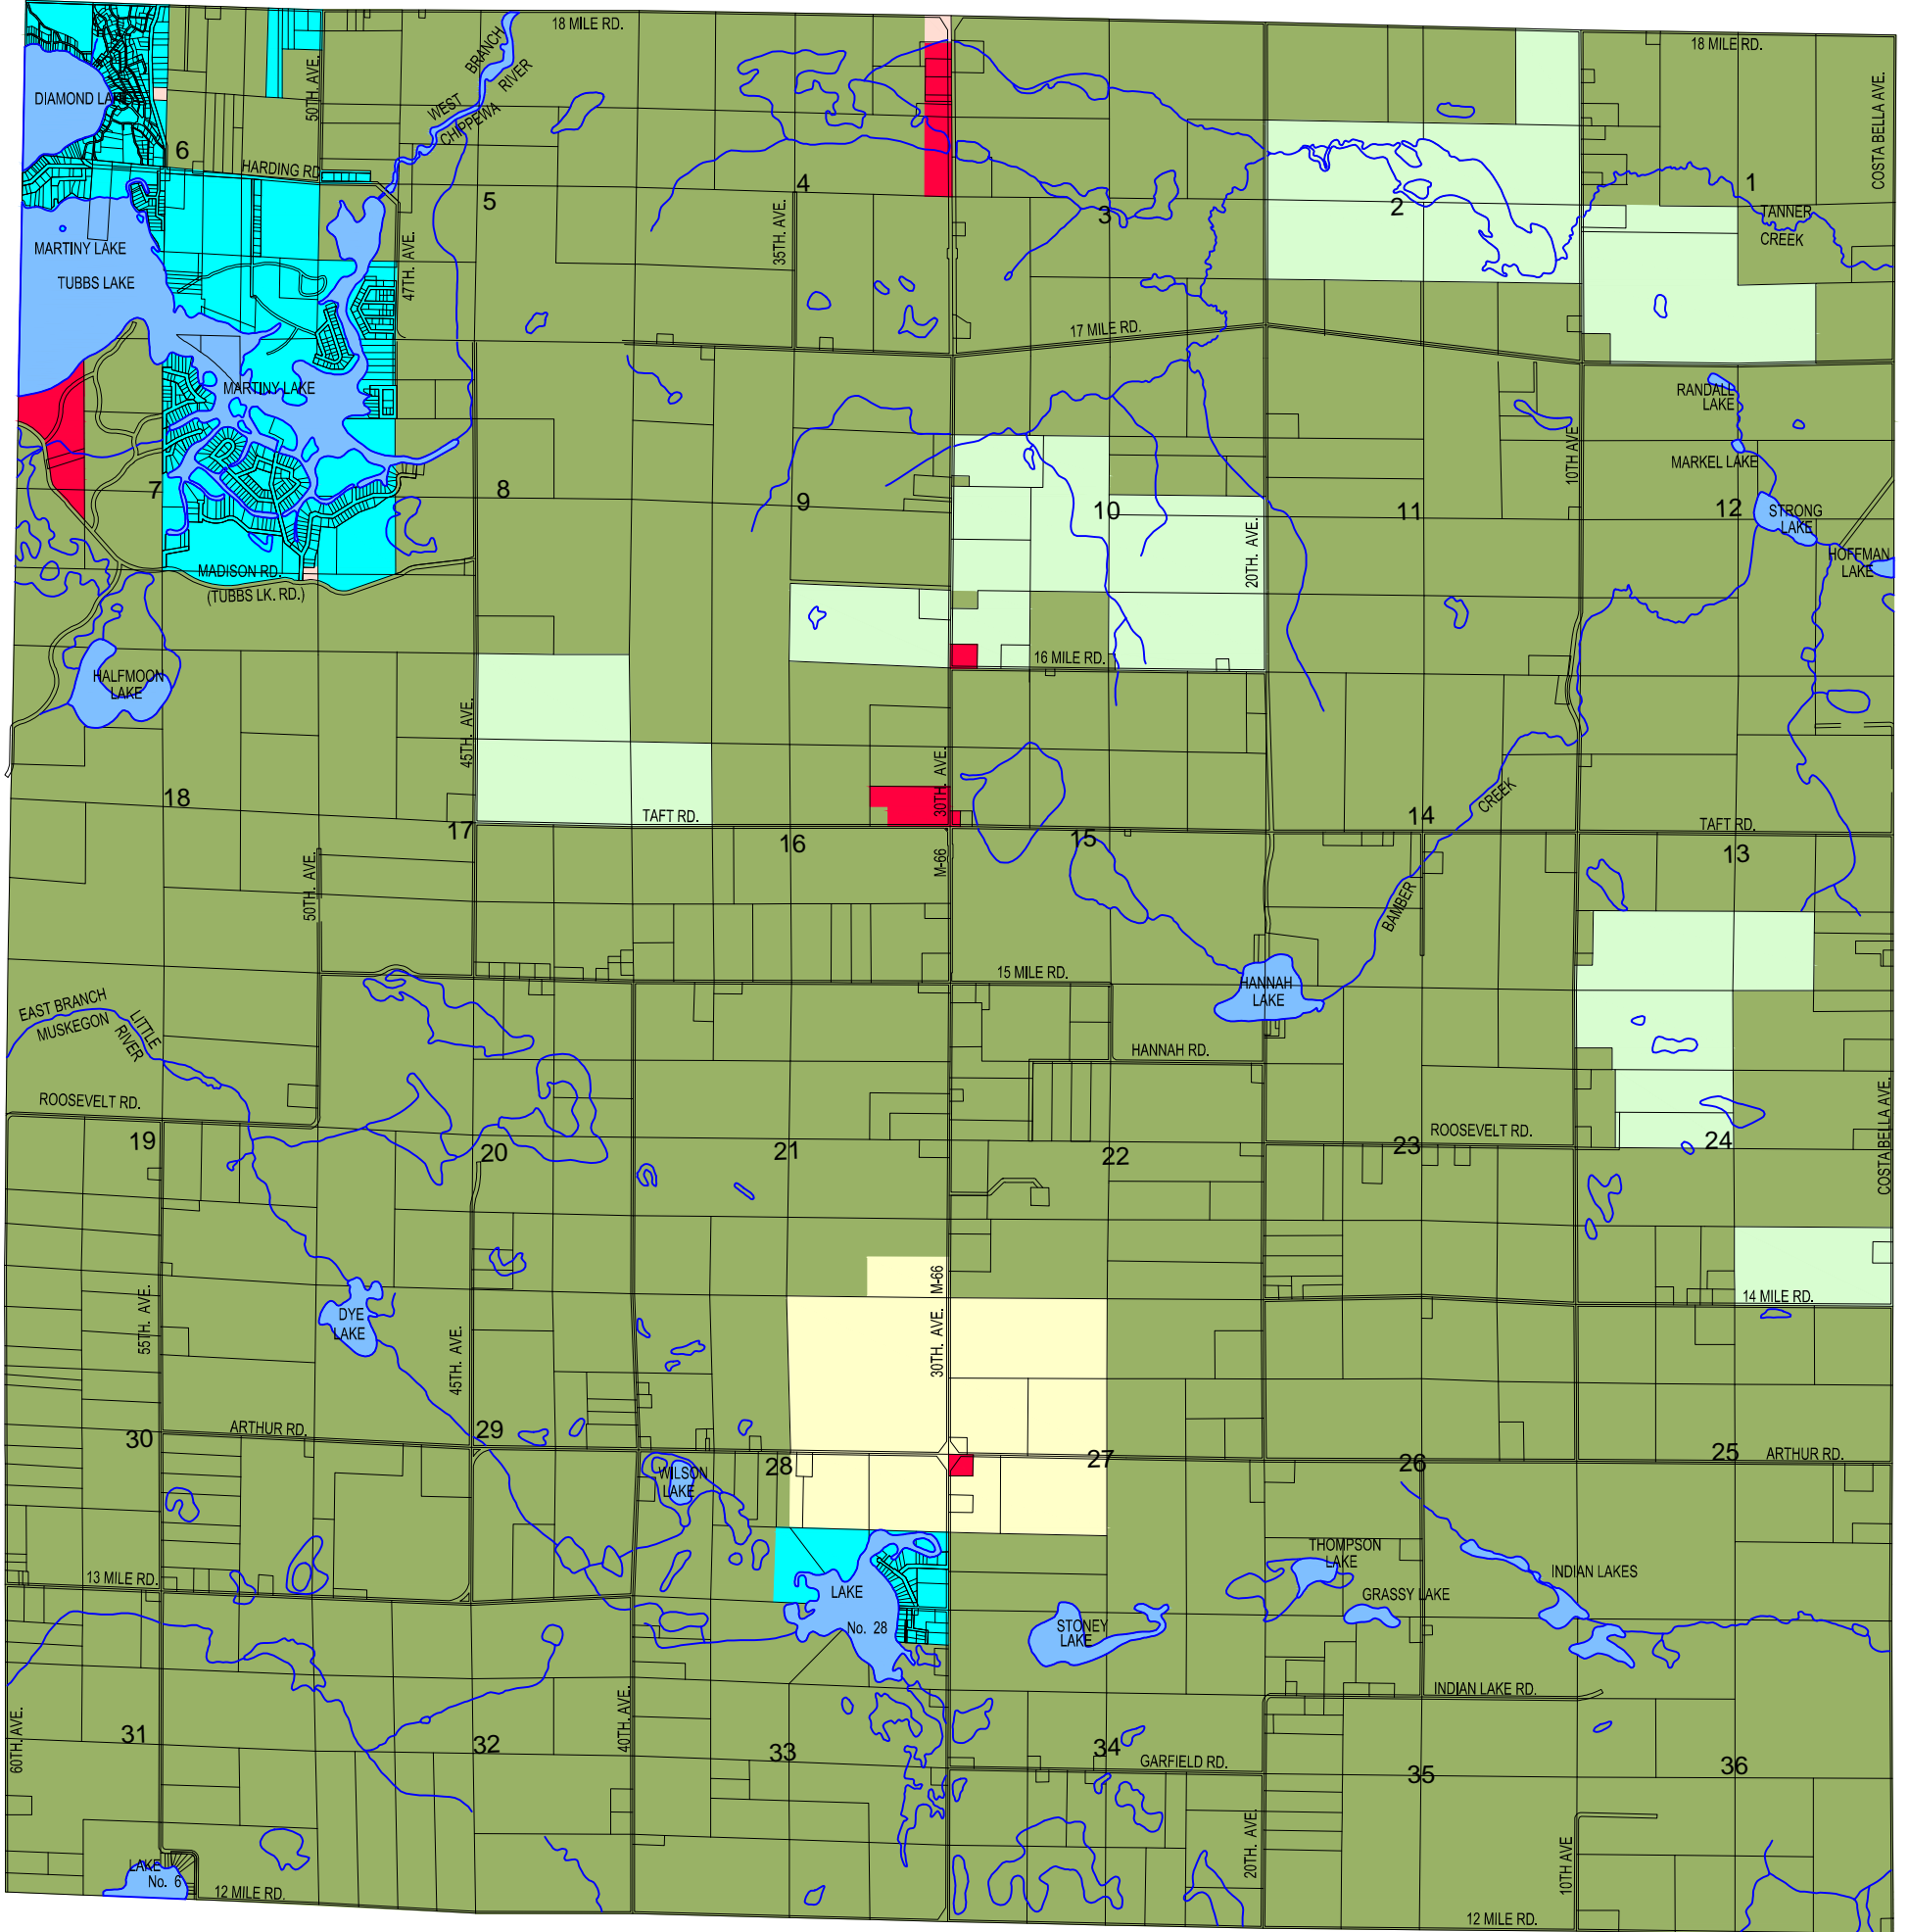

SHERIDAN TOWNSHIP

MECOSTA COUNTY, MICHIGAN

T15N-R7W

ZONING DISTRICTS

	EXEMPT FROM COUNTY ZONING		LR - LAKE & RIVER RESORT
	AF - AGRICULTURAL/FORESTRY		MHP - MANUFACTURED HOUSING PARK
	AG - AGRICULTURAL		C1 - NEIGHBORHOOD COMMERCIAL
	R1 - RURAL RESIDENTIAL		C2 - GENERAL COMMERCIAL
	R2 - SINGLE FAMILY RESIDENTIAL		C3 - HIGHWAY INTERCHANGE COMMERCIAL
	R3 - ONE & TWO FAMILY RESIDENTIAL		I1 - INDUSTRIAL
	R4 - MULTI-FAMILY RESIDENTIAL		SO - STATE OWNED

ZONING MAP

MECOSTA COUNTY BUILDING & ZONING
SERVICES BUILDING
14485 NORTHLAND DR.
BIG RAPIDS, MI 49307
231-592-0105